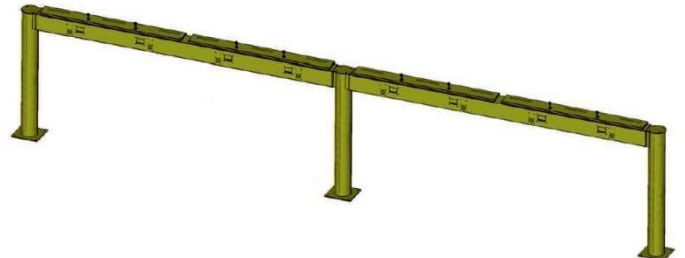

When in charge, the station allows the plug withdraw only to authorized users.

INSTALLATION

WALL MOUNTING

GROUND MOUNTING (2 points)

GROUND MOUNTING (>2 points)

NOTES:

- Vehicle shall be equipped with EVOBIKE cord-set (plug EVOBIKE + tag + cable 1 meter).
- Station shall be equipped with vehicle battery charger (included in vehicle).
- Vehicle and user tags shall be pre-assigned in factory