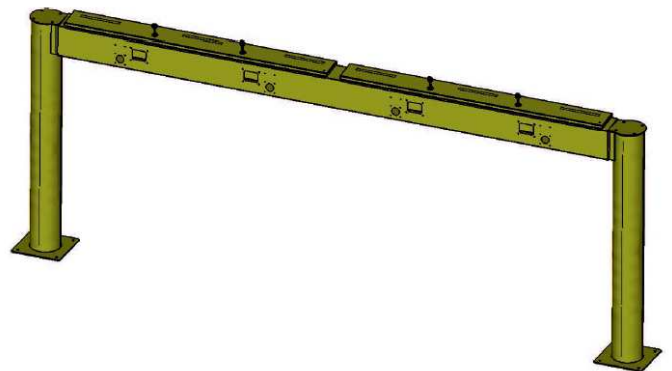

When in charge, the station allows the plug withdraw only to authorized users.

INSTALLATION

WALL MOUNTING

GROUND MOUNTING (2 points)

GROUND MOUNTING (>2 points)

NOTES:

- Vehicle shall be equipped with EVOBIKE cord-set (plug EVOBIKE + tag + cable 1 meter).
- Station shall be equipped with vehicle battery charger (included in vehicle).
- Vehicle and user tags shall be pre-assigned in factory