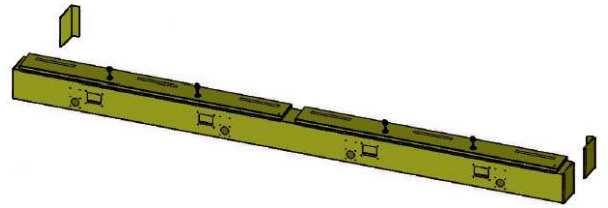

INSTALLATION

WALL MOUNTING